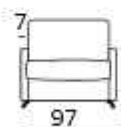

CLASS MINI

POLTRONA LETTO (MAT. 70 CM) / FAUTEUIL CONVERTIBLE (MAT. 70 CM) / BED ARMCHAIR (MAT. 70 CM)

MATERASSO / MATELAS / MATTRESS
CM 70x196 / H 17