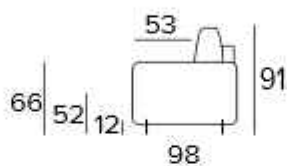

DIVANO 2 POSTI FISSO O LETTO / CANAPÈ 2 PLACES FIXE OU CONVERTIBLE / 2 SEATER SOFA FIXED OR BED

MATERASSO / MATTRESS
CM 120x197 / H 17