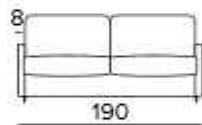

DIVANO MAXI FISSO O LETTO / CANAPÉ MAXI FIXE OU CONVERTIBLE / MAXI SEATER SOFA FIXED OR BED