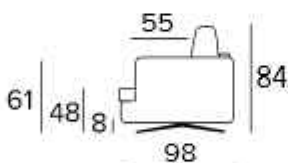

DIVANO 3 POSTI FISSO O LETTO / CANAPÉ 3 PLACES FIXE OU CONVERTIBLE / 3 SEATER SOFA FIXED OR BED

MATERASSO / MATTRESS
CM 140x192 / H 15