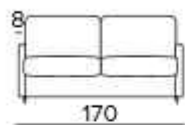

*EN Mattress in expanded polyurethane density 30 kg/m<sup>3</sup>, covered with 100% polyester fabric.  
Mattress thickness: 15 cm*

---

**DIVANO 3 POSTI FISSO O LETTO / CANAPÉ 3 PLACES FIXE OU CONVERTIBLE / 3 SEATER SOFA FIXED OR BED**