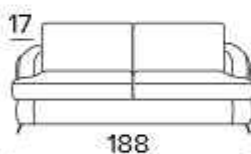

DIVANO 3 POSTI FISSO O LETTO / CANAPÉ 3 PLACES FIXE OU CONVERTIBLE / 3 SEATER SOFA FIXED OR BED

MATERASSO / MATTRESS
CM 140x192 / H 15