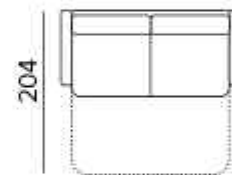

DIVANO MAXI FISSO O LETTO / CANAPÉ MAXI FIXE OU CONVERTIBLE / MAXI SEATER SOFA FIXED OR BED