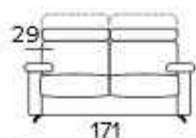

CLASS 3

DIVANO 2 POSTI FISSO O LETTO / CANAPÉ 2 PLACES FIXE OU CONVERTIBLE / 2 SEATER SOFA FIXED OR BED