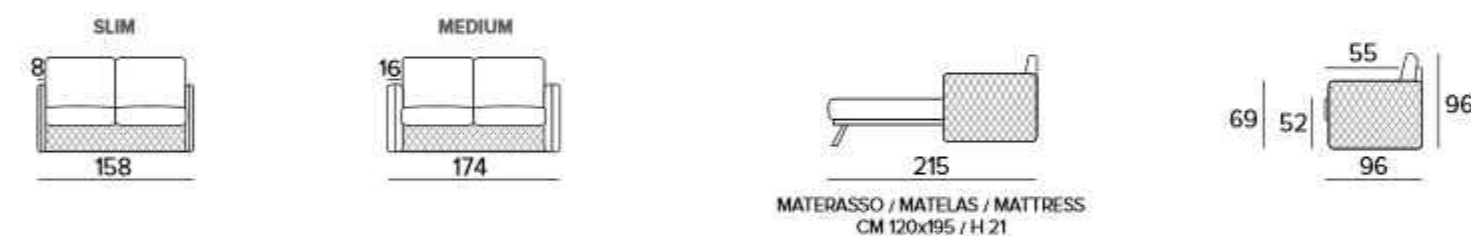

DIVANO 2 POSTI LETTO / CANAPÉ 2 PLACES CONVERTIBLE / 2 SEATER SOFA BED