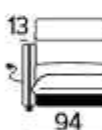

TERMINALE LARGE 1 P. RELAX BR. DX O SX / TERMINAL LARGE 1 P. RELAX ACC. D. OU G. / LARGE SIDE ELEMENT 1 RELAX SEATER ARM. L. OR R.