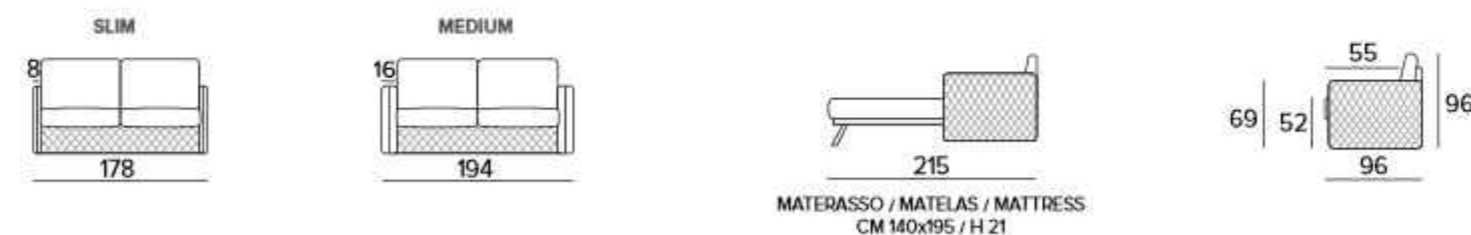

DIVANO 3 POSTI LETTO / CANAPÉ 3 PLACES CONVERTIBLE / 3 SEATER SOFA BED