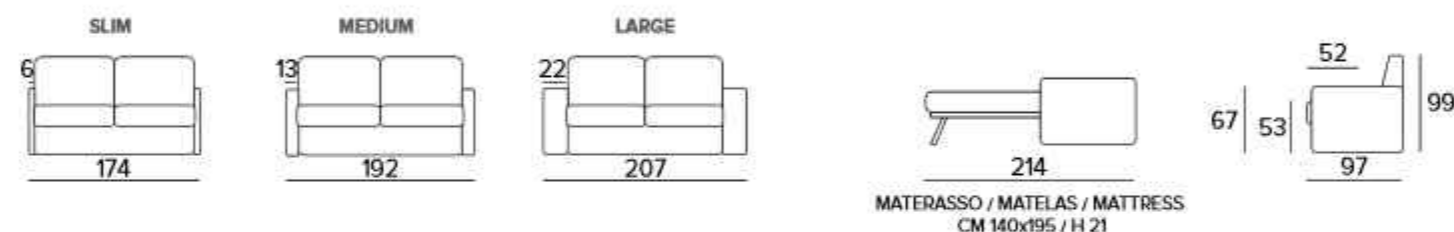

DIVANO 3 POSTI LETTO / CANAPÉ 3 PLACES CONVERTIBLE / 3 SEATER SOFA BED