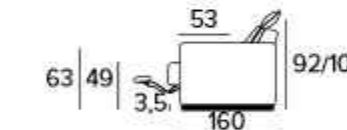

TERMINALE LARGE 1 P. RELAX BR. DX O SX / TERMINAL LARGE 1 P. RELAX ACC. D. OU G. / LARGE SIDE ELEMENT 1 RELAX SEATER ARM. L. OR R.