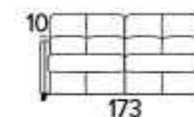

DIVANO 3 POSTI LETTO / CANAPÉ 3 PLACES CONVERTIBLE / 3 SEATER SOFA BED

MATERASSO / MATELAS / MATTRESS
CM 140x196 / H 17