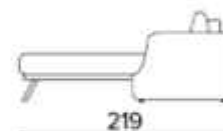

EN Mattress in expanded polyurethane density 35kg/m³. Covering fabric 100% polyester 275g anti-mite fabric. The side band of the mattress is made highly breathable 3D fabric for a perfect ventilation of the mattress. 100% polyester fabrics. Mattress thickness: 17 cm

DIVANO 2 POSTI FISSO O LETTO / CANAPÉ 2 PLACES FIXE OU CONVERTIBLE / 2 SEATER SOFA FIXED OR BED

MATERASSO / MATELAS / MATTRESS
CM 120x197 / H 17

DIVANO 3 POSTI FISSO O LETTO / CANAPÉ 3 PLACES FIXE OU CONVERTIBLE / 3 SEATER SOFA FIXED OR BED