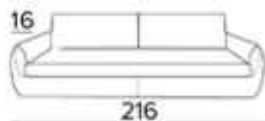

EN Mattress in expanded polyurethane density 35kg/m³. Covering fabric 100% polyester 275g anti-mite fabric. The side band of the mattress is made highly breathable 3D fabric for a perfect ventilation of the mattress. 100% polyester fabrics. Mattress thickness: 17 cm

DIVANO 2 POSTI FISSO O LETTO / CANAPÉ 2 PLACES FIXE OU CONVERTIBLE / 2 SEATER SOFA FIXED OR BED

MATERASSO / MATELAS / MATTRESS
CM 120x197 / H 17

DIVANO 3 POSTI FISSO O LETTO / CANAPÉ 3 PLACES FIXE OU CONVERTIBLE / 3 SEATER SOFA FIXED OR BED

MATERASSO / MATELAS / MATTRESS
CM 140x197 / H 17

DIVANO MAXI FISSO O LETTO / CANAPÉ MAXI FIXE OU CONVERTIBLE / MAXI SEATER SOFA FIXED OR BED

MATERASSO / MATELAS / MATTRESS
CM 160x197 / H 17

Via Copernico, 81/85 - 47122 Forlì (FC)