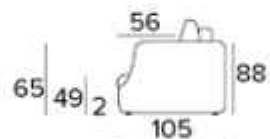

DIVANO 3 POSTI FISSO O LETTO / CANAPÉ 3 PLACES FIXE OU CONVERTIBLE / 3 SEATER SOFA FIXED OR BED

MATERASSO / MATELAS / MATTRESS
CM 140x197 / H 17